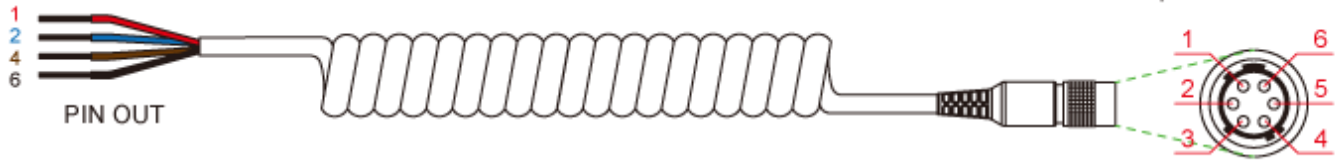

< Hirose 6 pin connector >

Male connector view

1	SPEAKER_OUT	PIN OUT - RED
2	MIC_IN	PIN OUT - BLUE
3	NC	NC
4	PTT	PIN OUT - BROWN
5	NC	NC
6	GROUND	PIN OUT - BLACK